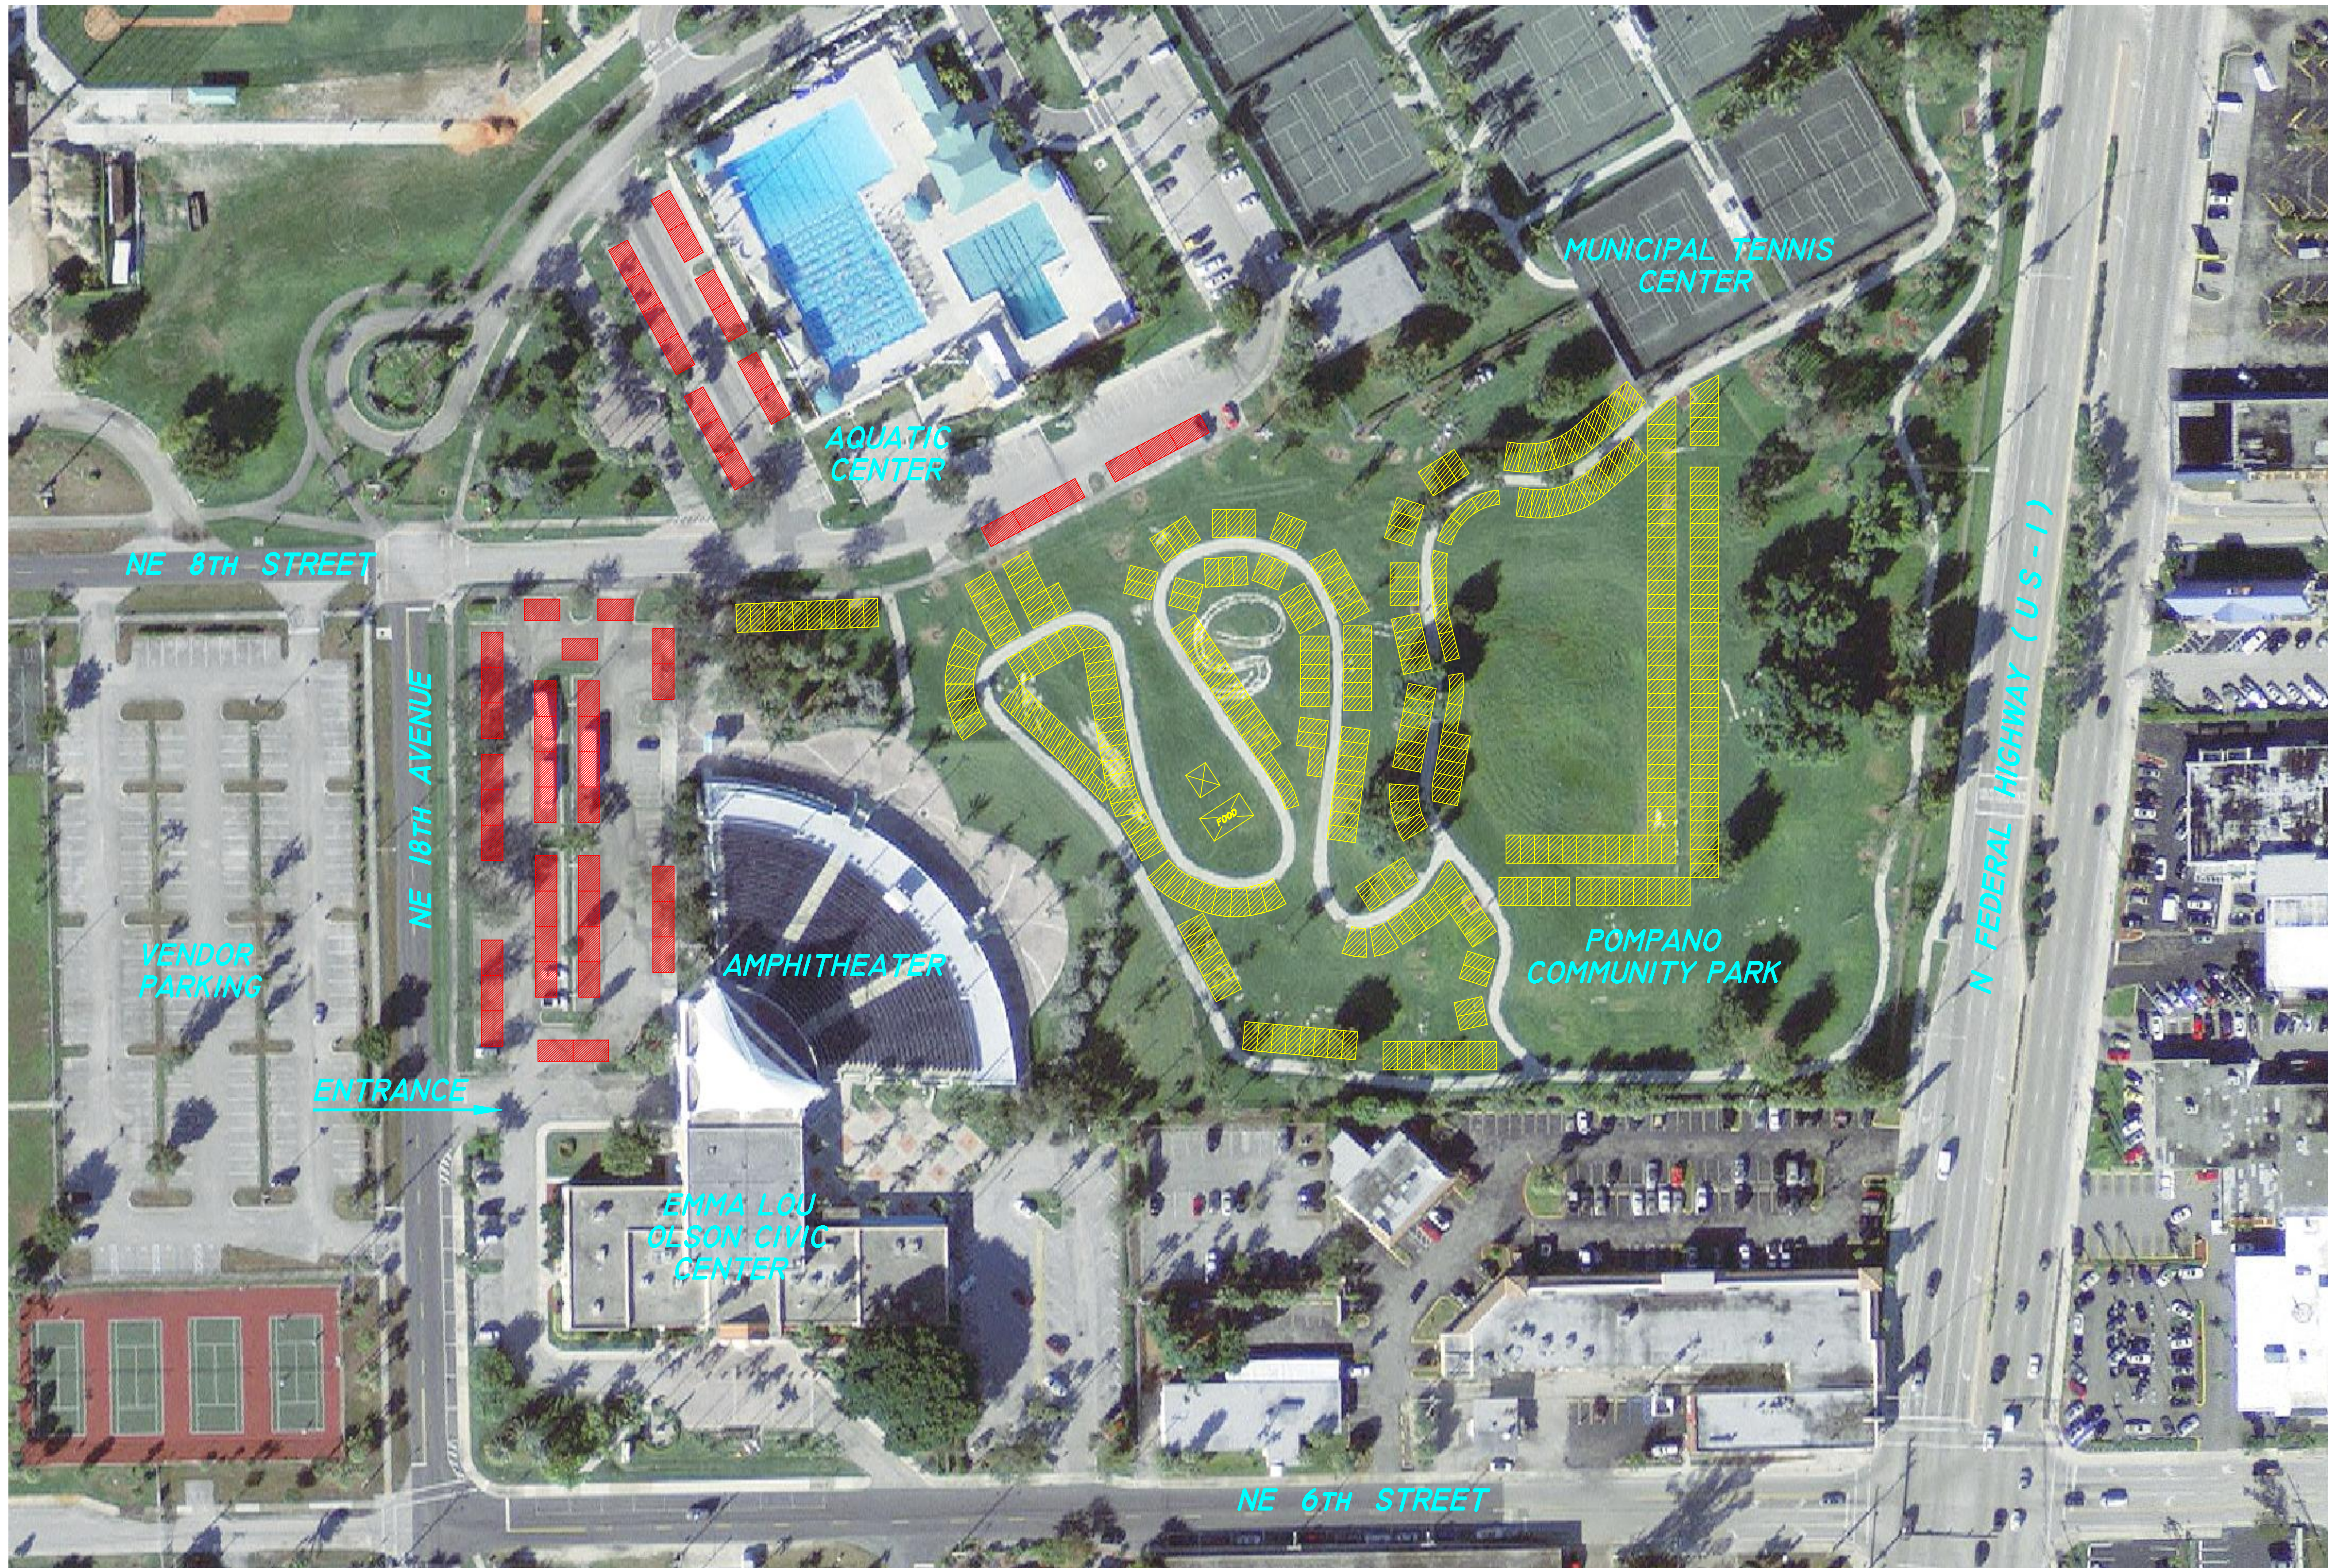

City of Pompano Beach Aerial Nautical Flea Market Map

-  **BOAT SPACE**
-  **VENDOR BOOTH**

CITY OF POMPANO BEACH
ENGINEERING DEPARTMENT
Nautical Flea Market Map

Drawn By: TCW Date: 05/14/08 Checked By: H.GRAY Date: 05/14/08